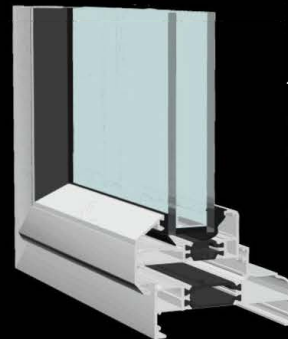

Door and Window Frame Colors